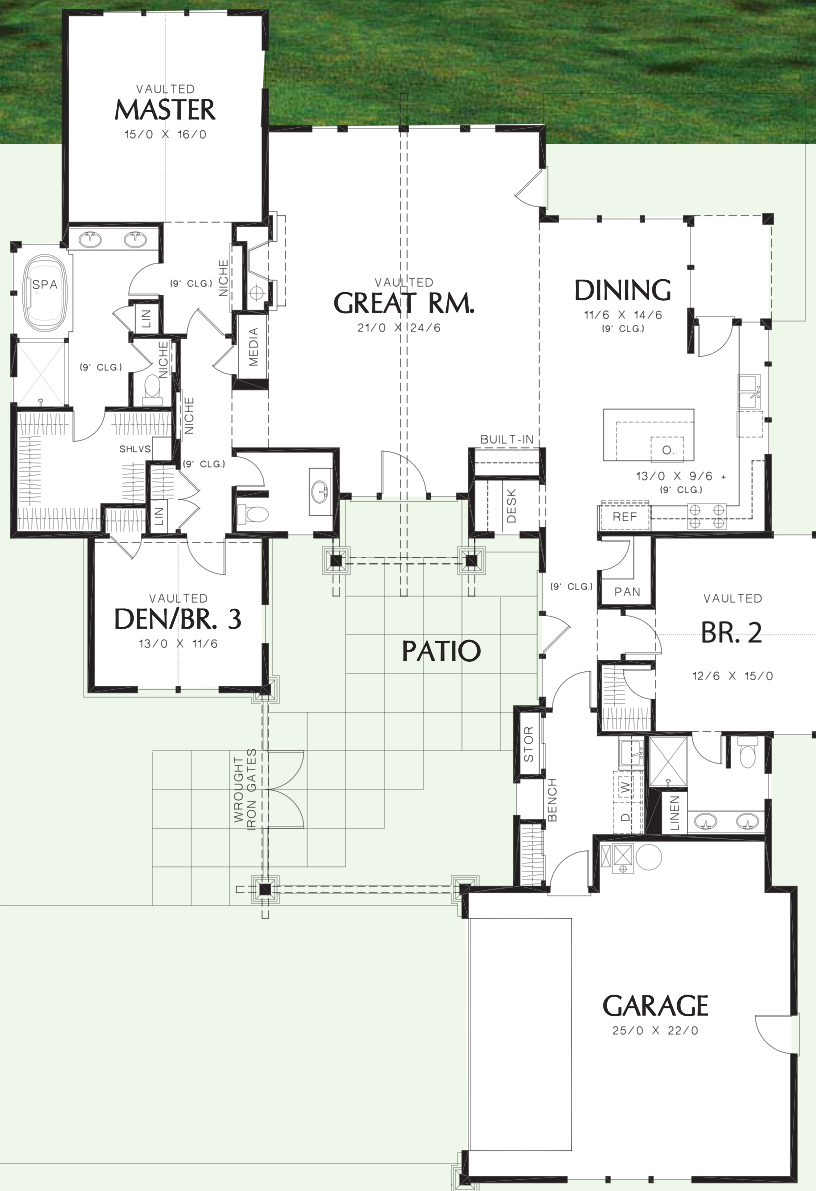

Price Category
D
Plan 1237
Skylar

▲ 91' ▼

◀ 63' ▶

©The plan is protected under copyright laws by the Designer.
 All rights reserved.

Total Area	2498 Sq. Ft.
Width: 63'	Depth: 91'
Height: 17'	Crawlspace